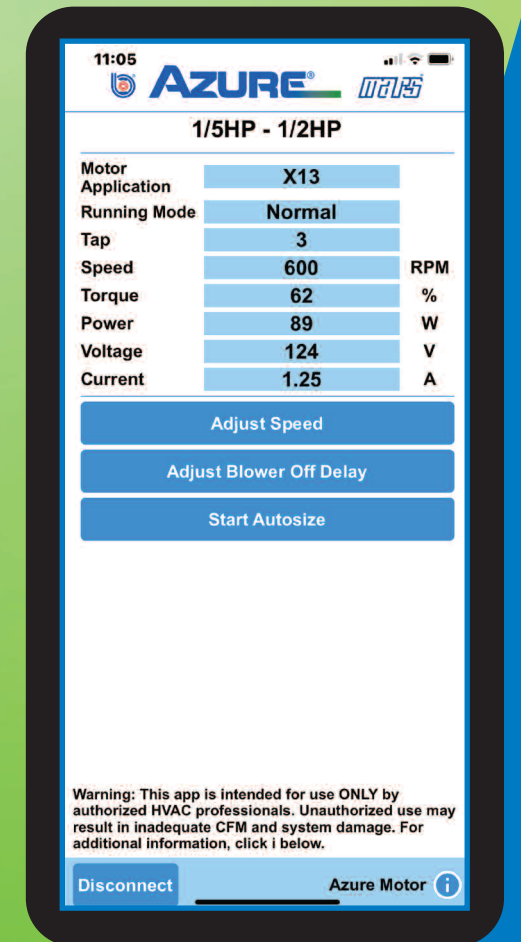

Replace ANY Constant Torque ECM

Got One Of These Blower Motors?

Replace It With **AZURE**

MARS No.	Horsepower	Voltage
10858	1/5-1/2	115/230
10859	1/2-1	115/230

Motor Includes

Ensight® Adapter

Direct Connect
Harness

Factory Harness
Connector

Bluetooth Enabled Motor

- Any FER 2019 OEM Constant Torque Motor
- Genteq® X13®, Endura® Pro, Ensight®, Evergreen®
- US Motors® SelecTech®, EZ13®
- Broad Ocean Digi-Motor®